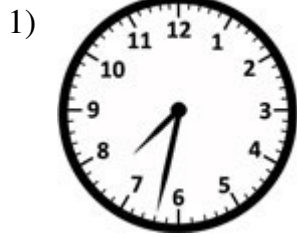

Answer key

24 Hour Clock

Sheet 2

Read the clock and write the time in both 12-hour and 24-hour notation.

12-hour : **7:32** A.M.

24-hour : **7:32**