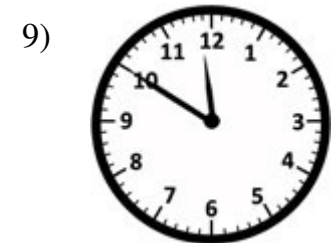

12-hour : **11:50** A.M.

24-hour : **11:50**