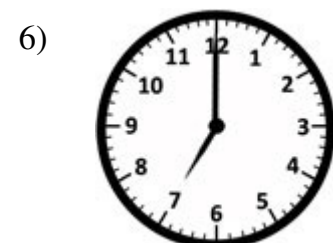

12-hour : **7:00** P.M.

24-hour : **19:00**