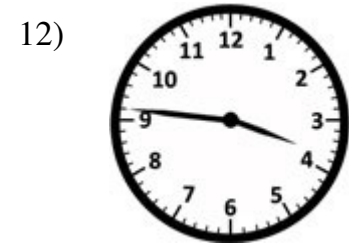

12-hour : **3:46** P.M.

24-hour : **15:46**