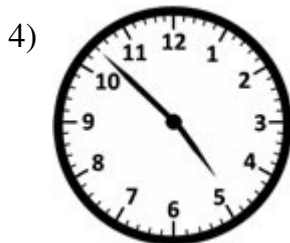

12-hour : **4:52** P.M.

24-hour : **16:52**