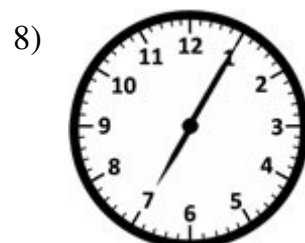

12-hour : **7:05** P.M.

24-hour : **19:05**