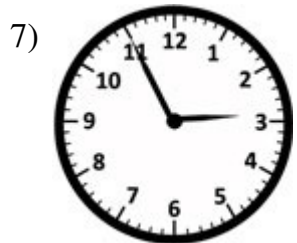

12-hour : **2:55** A.M.

24-hour : **2:55**