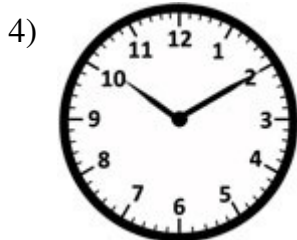

12-hour : **10:10** P.M.

24-hour : **22:10**